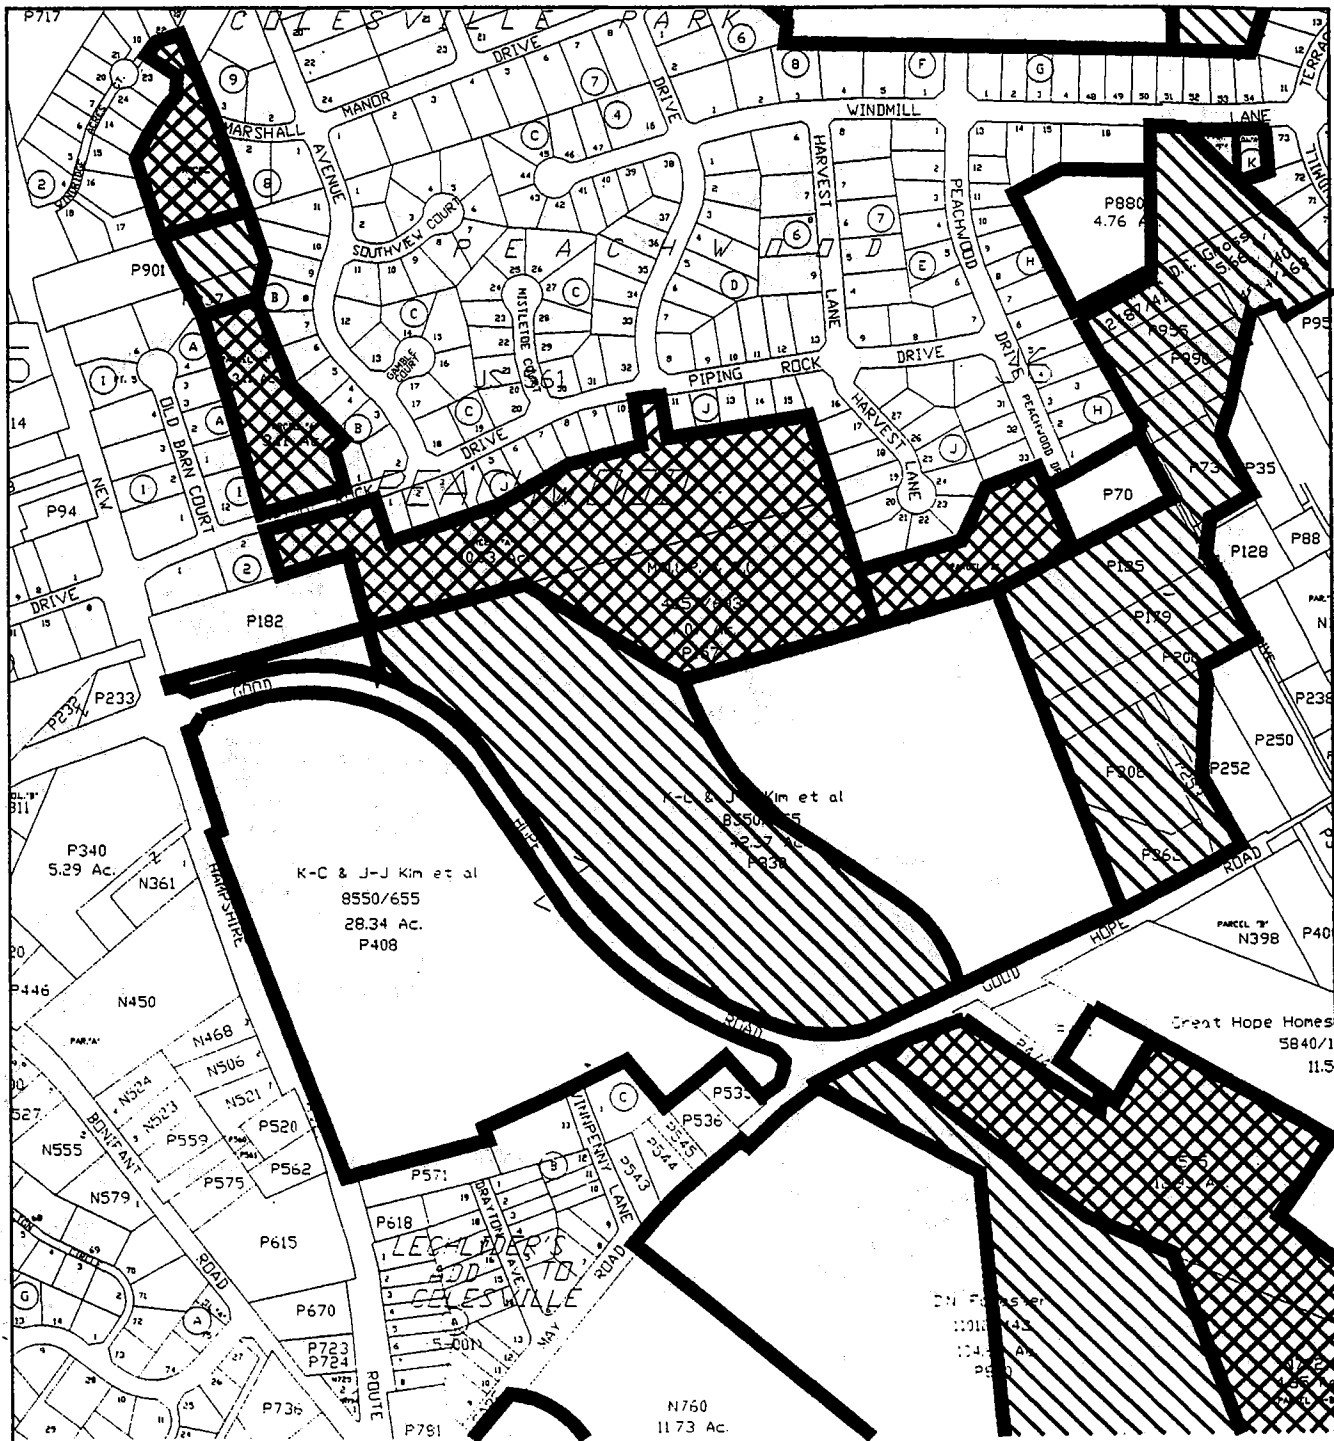

Proposed Expanded Park Acquisition in the Upper Paint Branch Watershed

Map 1

Proposed Expanded Park Acquisition in the Upper Paint Branch Watershed

Map 2

Good Hope Sub-Watershed

-  Proposed Park Acquisition 1995
-  Proposed Park Acquisition 1981
-  Existing Park

Not to Scale

Proposed Expanded Park Acquisition in the Upper Paint Branch Watershed

Map 2

Map 3

Good Hope Sub-Watershed

Proposed Park Acquisition 1995

Proposed Park Acquisition 1981

Existing Park