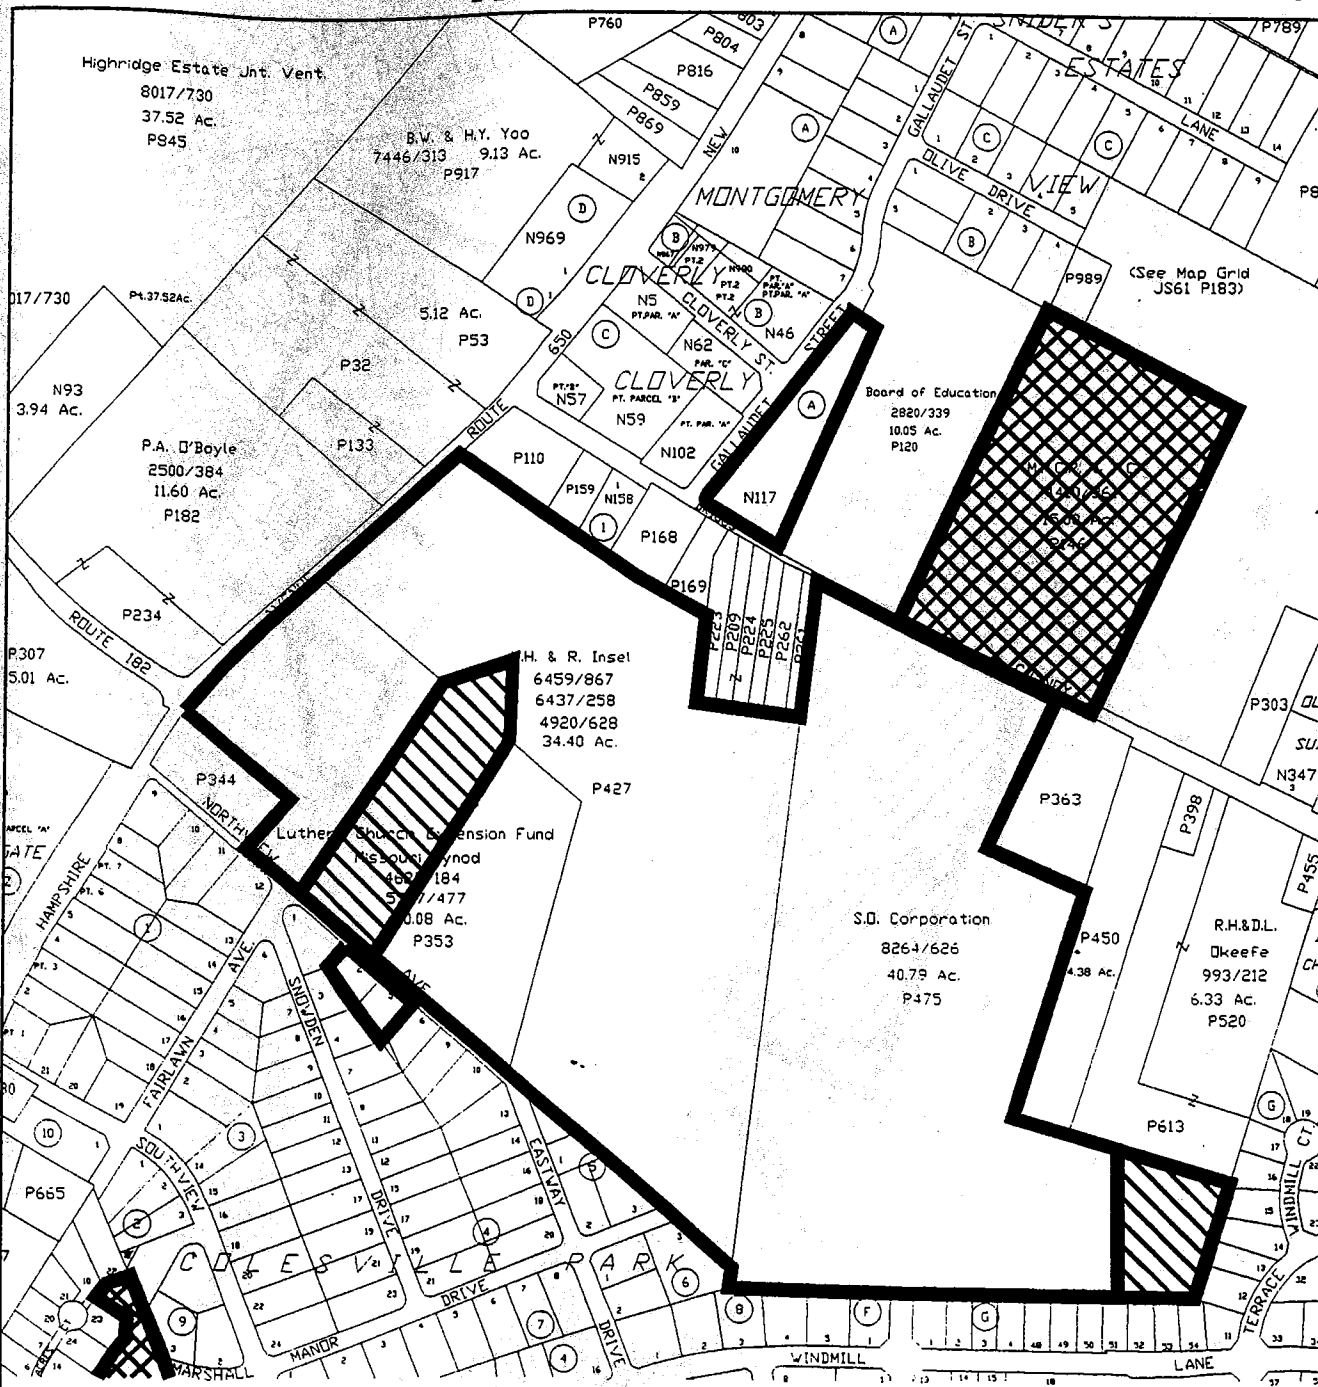

Proposed Expanded Park Acquisition in the Upper Paint Branch Watershed

Map 1

Proposed Expanded Park Acquisition in the Upper Paint Branch Watershed

Map 2

Good Hope Sub-Watershed

-  Proposed Park Acquisition 1995
-  Proposed Park Acquisition 1981
-  Existing Park

Not to Scale

Proposed Expanded Park Acquisition in the Upper Paint Branch Watershed

Map 2

Map 3

Good Hope Sub-Watershed

Proposed Park Acquisition 1995

Proposed Park Acquisition 1981

Existing Park