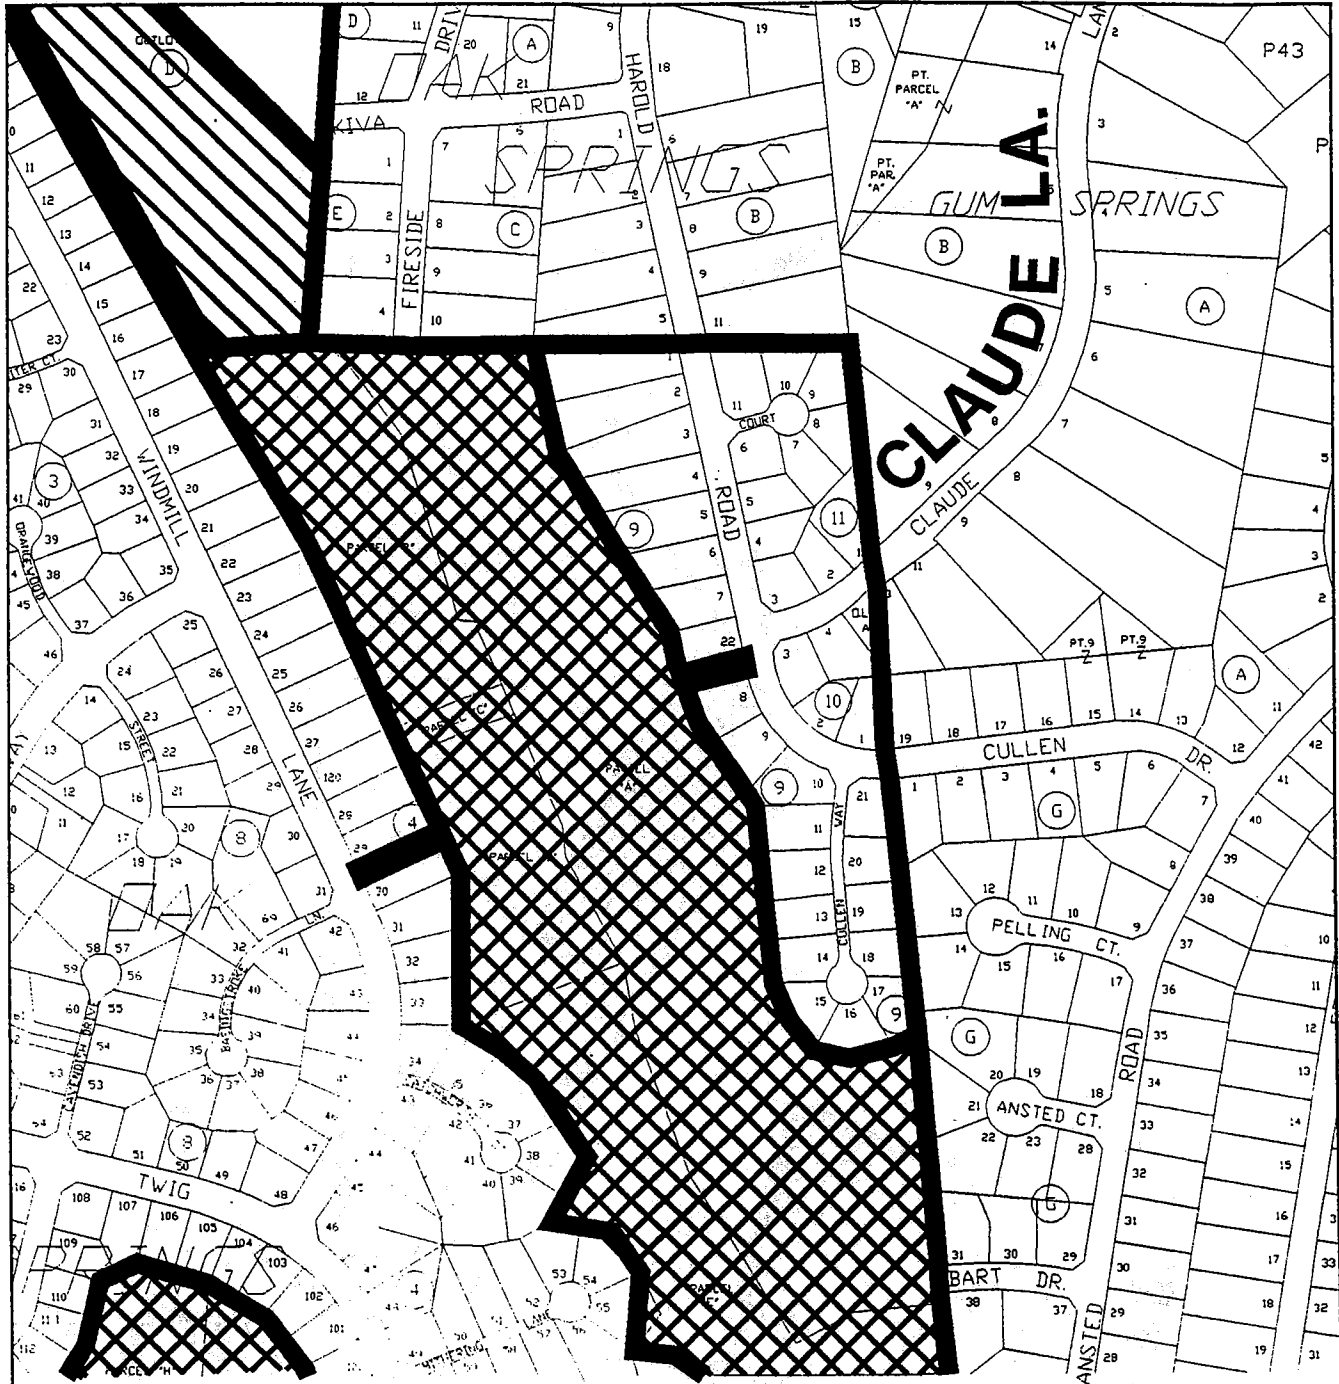

Proposed Expanded Park Acquisition in the Upper Paint Branch Watershed

Upper Gum Springs Sub-Watershed

Proposed Park Acquisition 1995

Proposed Park Acquisition 1981

Existing Park

Not to Scale