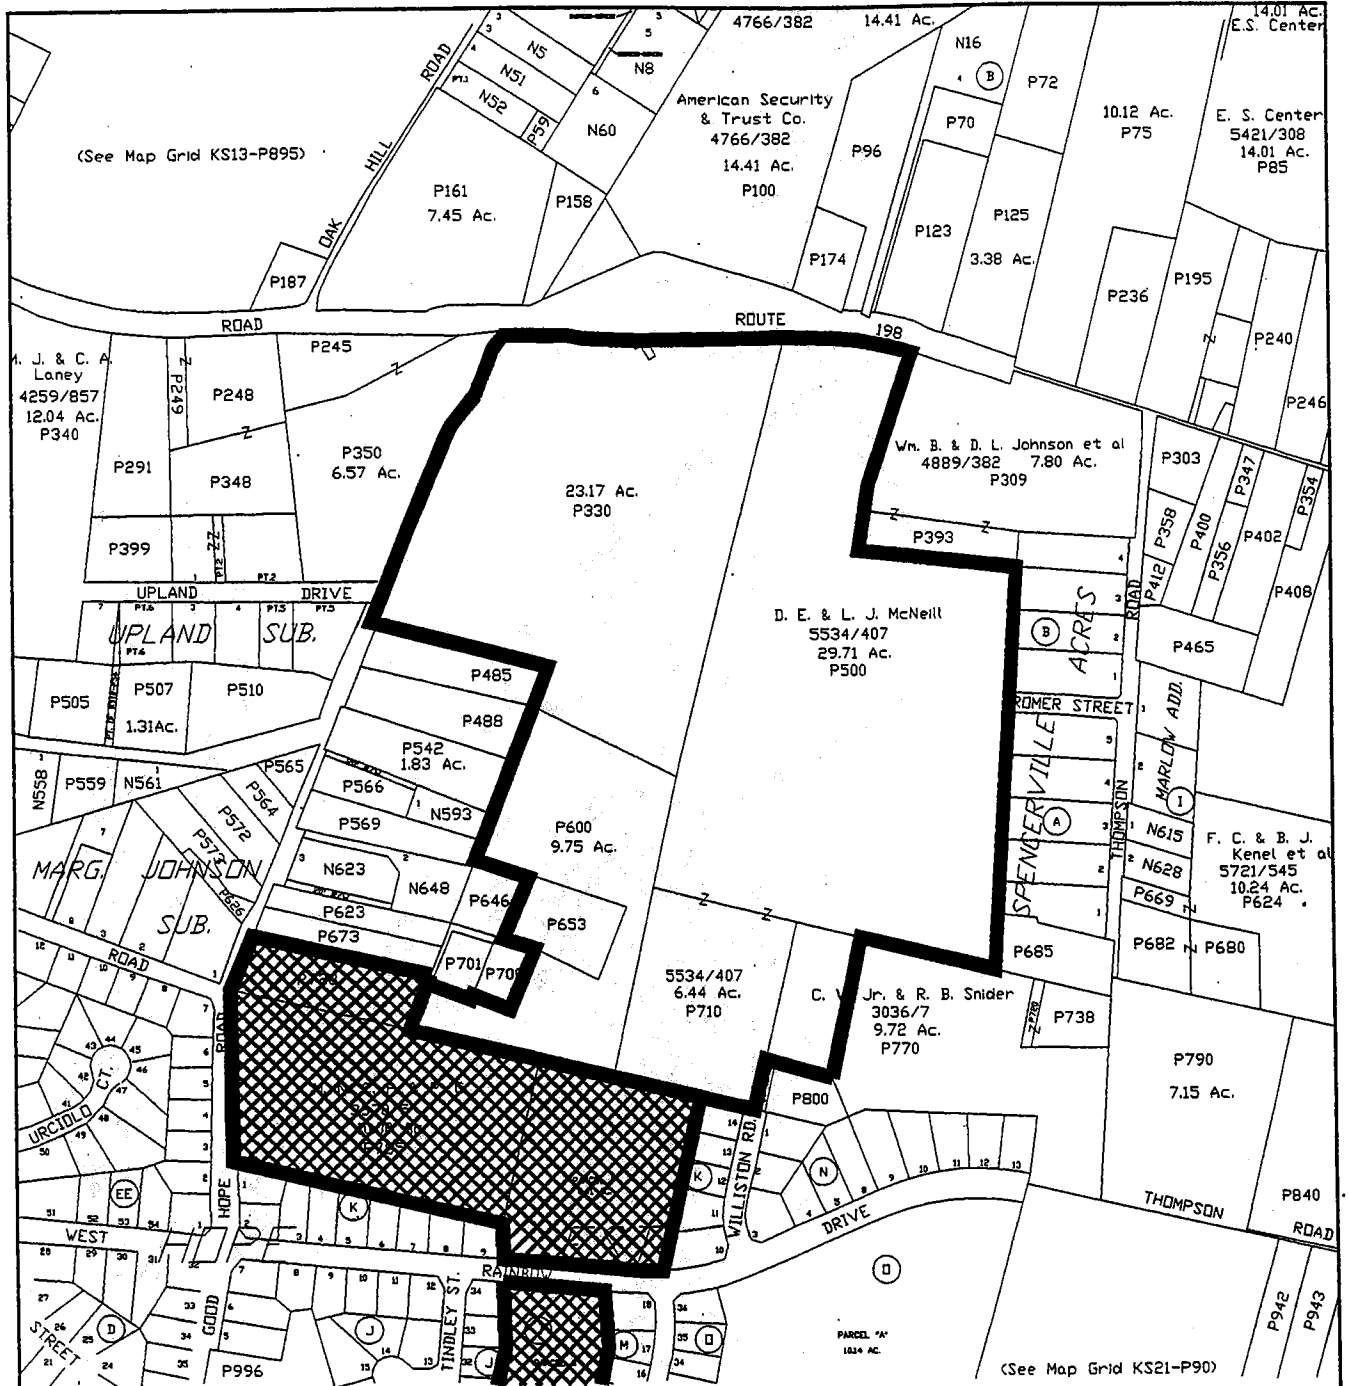

 Proposed Park Acquisition 1995

 Proposed Park Acquisition 1981

 Existing Park

Not to Scale

Proposed Expanded Park Acquisition in the Upper Paint Branch Watershed

Left Fork Sub Watershed

Proposed Park Acquisition 1995

Proposed Park Acquisition 1981

Existing Park

Proposed Expanded Park Acquisition in the Upper Paint Branch Watershed

Left Fork Sub-Watershed

-  Proposed Park Acquisition 1995
-  Proposed Park Acquisition 1981
-  Existing Park