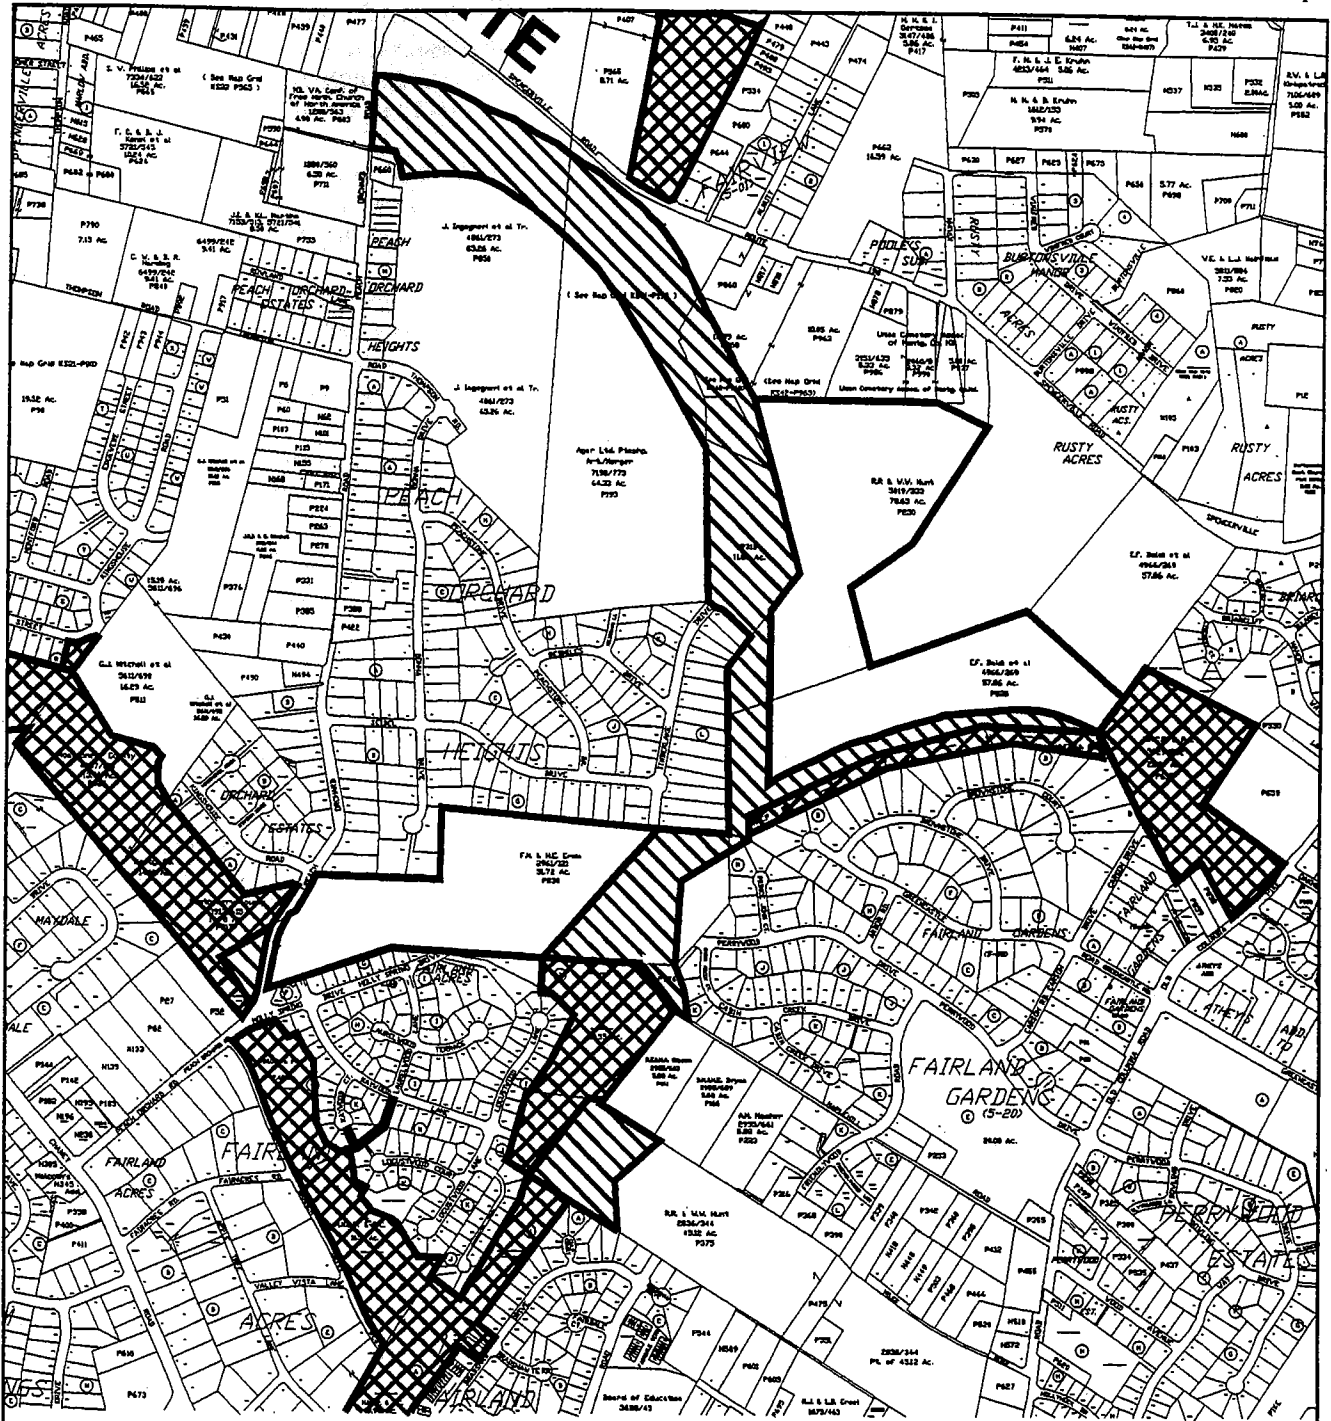

Proposed Expanded Park Acquisition in the Upper Paint Branch Watershed

Map 9

Right Fork Sub-Watershed

Proposed Park Acquisition 1995

Proposed Park Acquisition 1981

Existing Park

Not to Scale