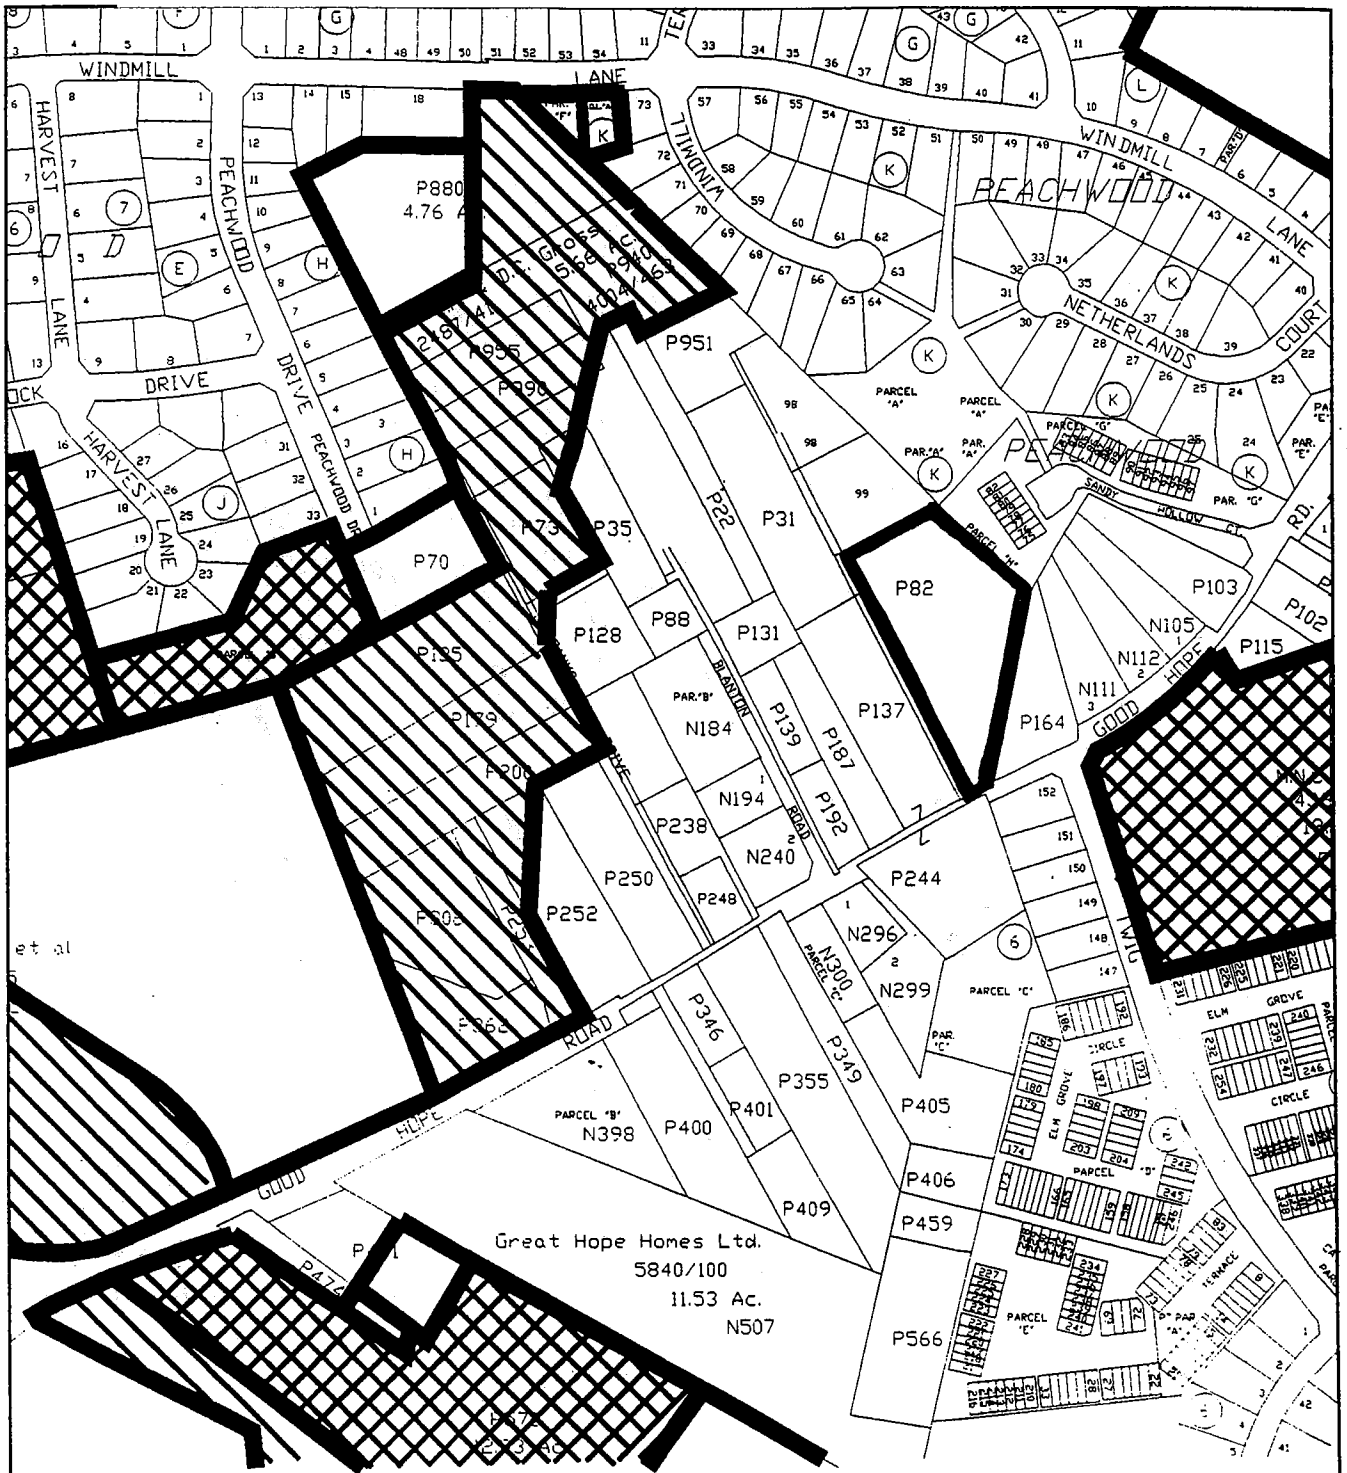

Proposed Expanded Park Acquisition in the Upper Paint Branch Watershed

Good Hope Sub-Watershed

Proposed Park Acquisition 1995

Proposed Park Acquisition 1981

Existing Park

Not to Scale