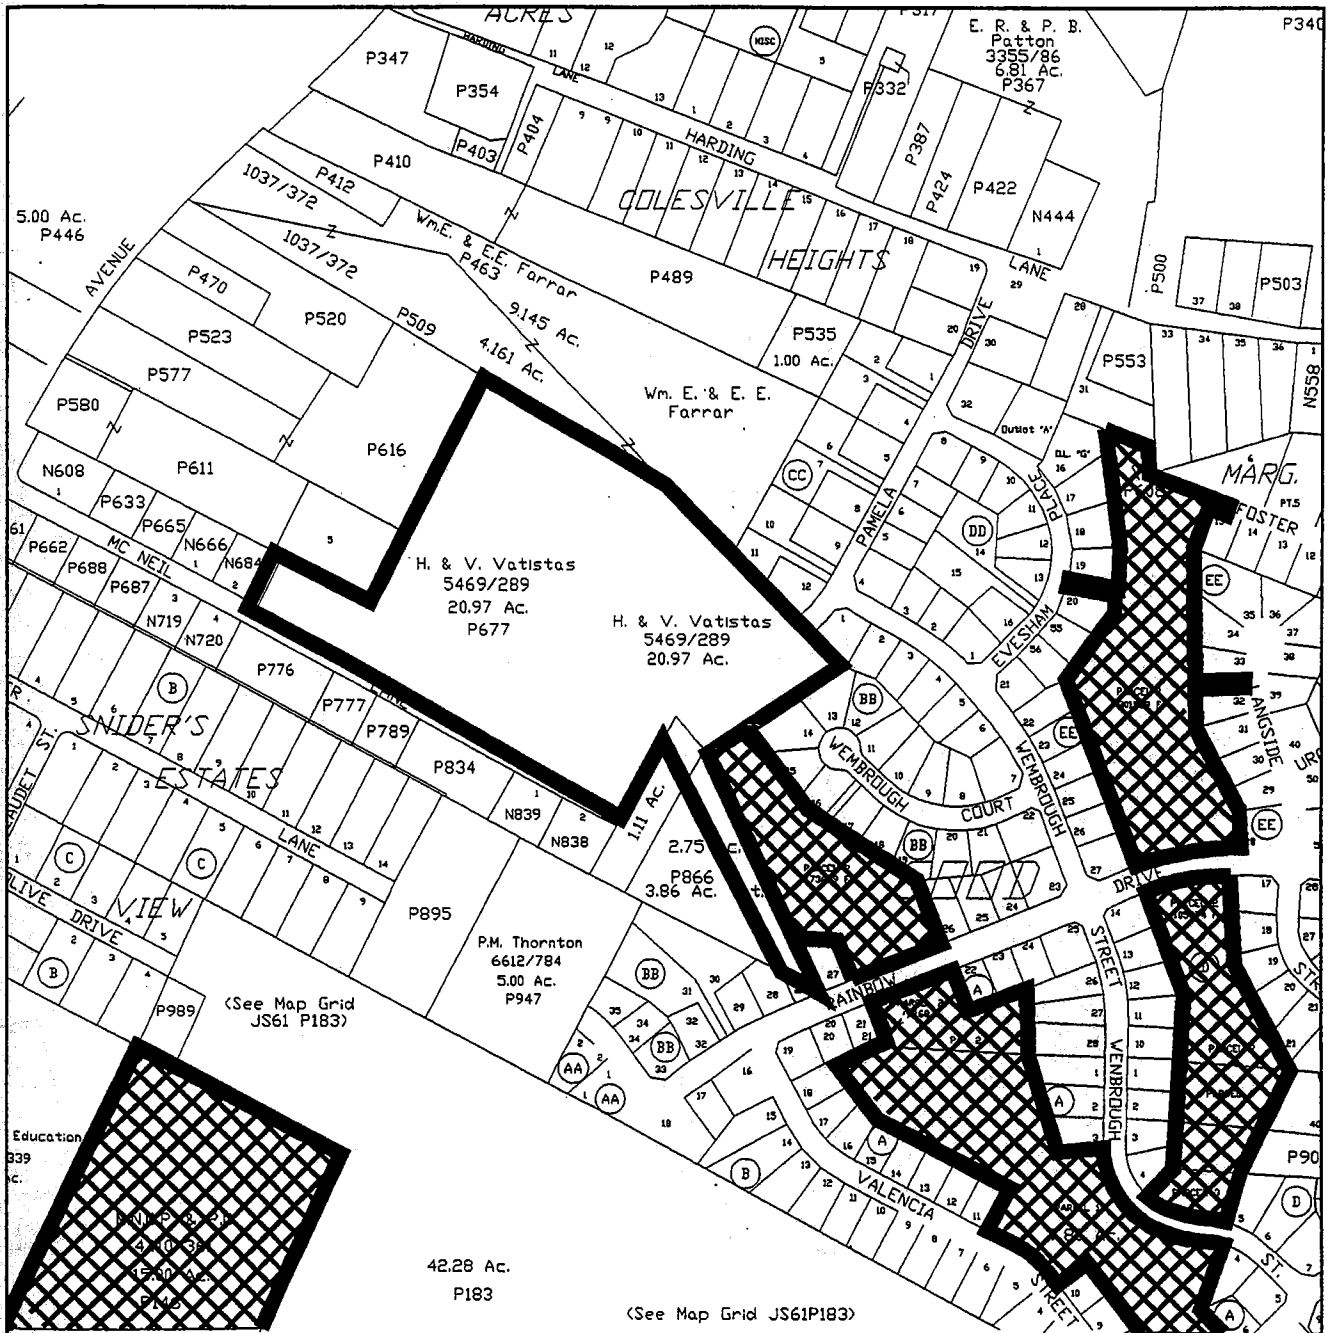

 Proposed Park Acquisition 1995

 Proposed Park Acquisition 1981

 Existing Park

Not to Scale

Proposed Expanded Park Acquisition in the Upper Paint Branch Watershed

Left Fork Sub Watershed

Proposed Park Acquisition 1995

Proposed Park Acquisition 1981

Existing Park

Proposed Expanded Park Acquisition in the Upper Paint Branch Watershed

Left Fork Sub-Watershed

-  Proposed Park Acquisition 1995
-  Proposed Park Acquisition 1981
-  Existing Park