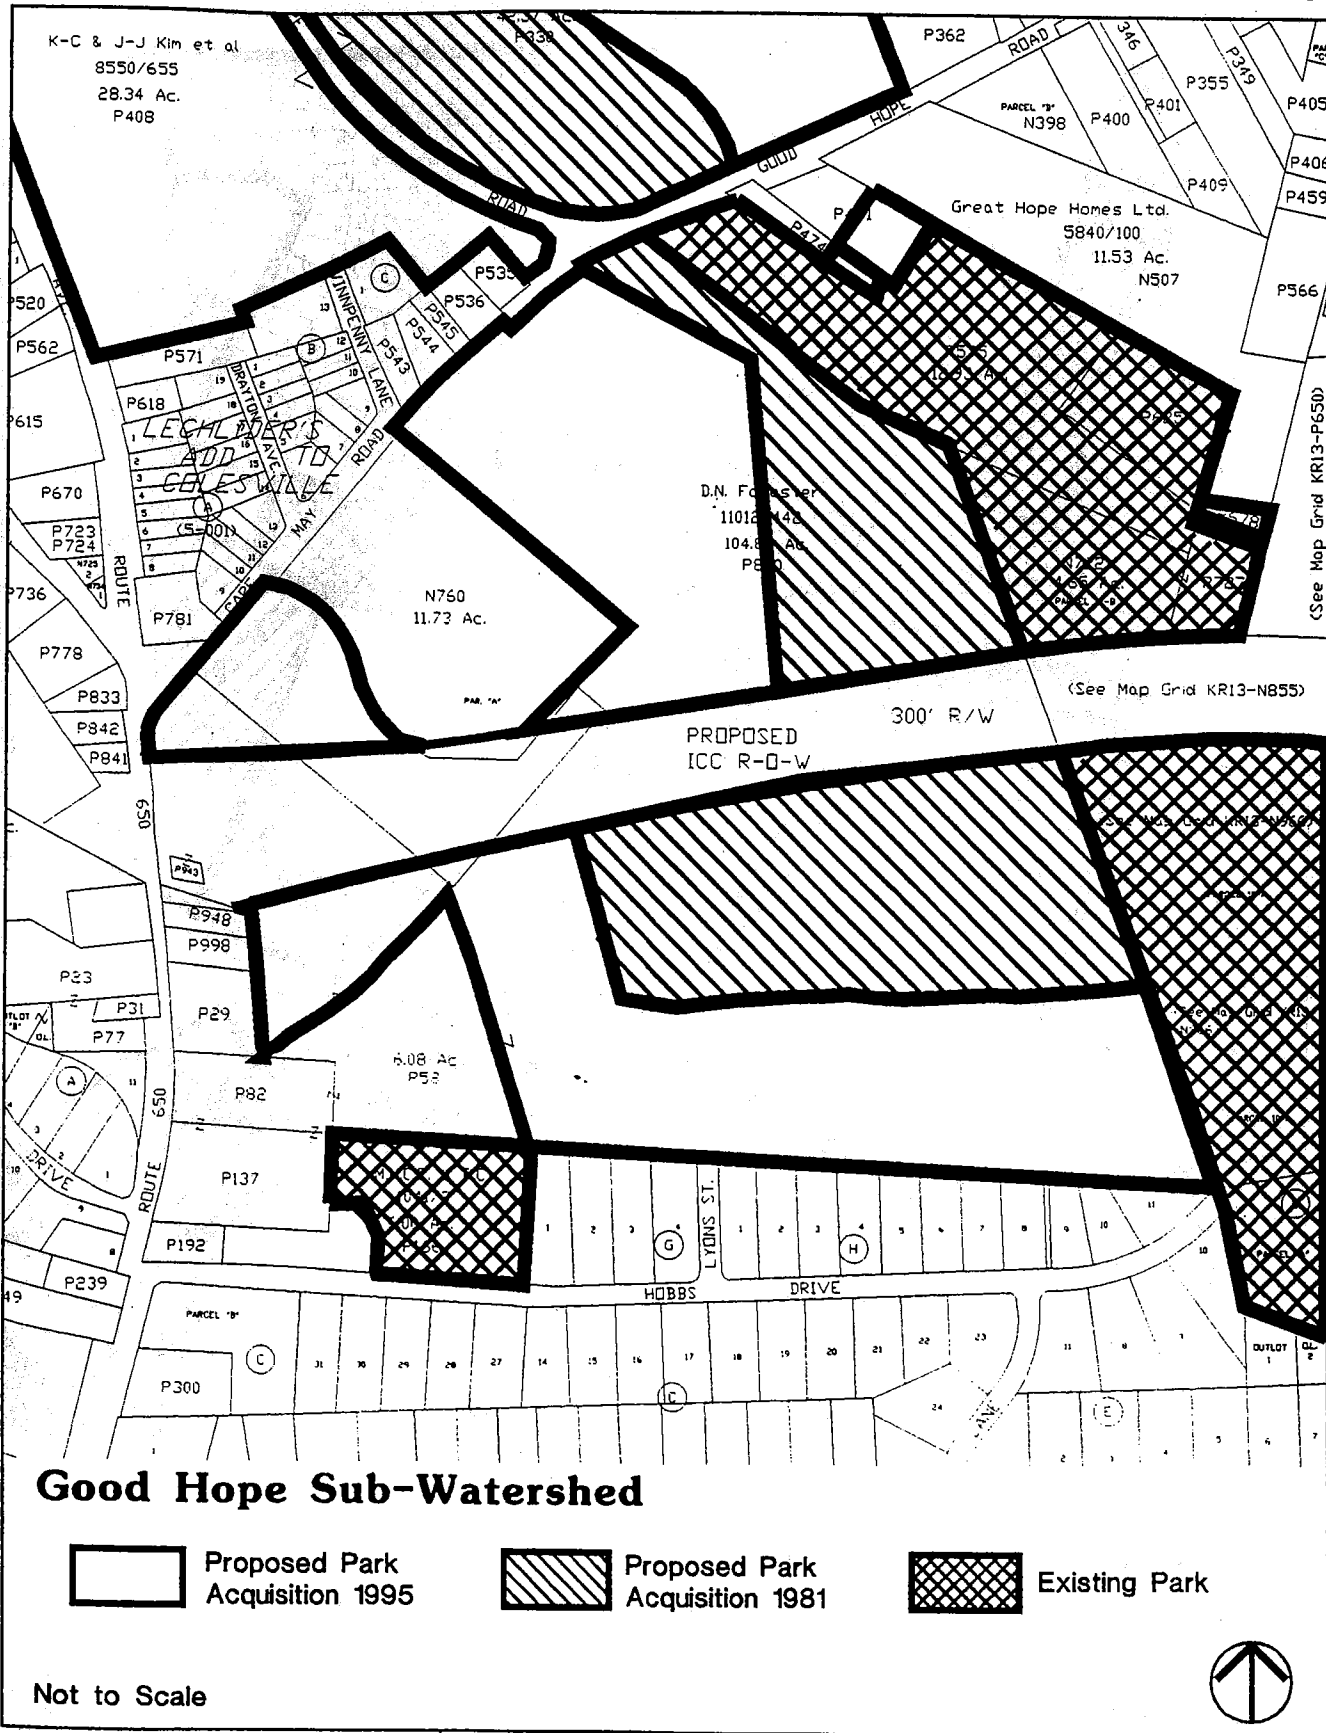

Proposed Expanded Park Acquisition in the Upper Paint Branch Watershed

Map 1

Proposed Expanded Park Acquisition in the Upper Paint Branch Watershed

Map 2

Good Hope Sub-Watershed

-  Proposed Park Acquisition 1995
-  Proposed Park Acquisition 1981
-  Existing Park

Not to Scale

Proposed Expanded Park Acquisition in the Upper Paint Branch Watershed

Map 2

Map 3

Good Hope Sub-Watershed

Proposed Park Acquisition 1995

Proposed Park Acquisition 1981

Existing Park

 Proposed Park Acquisition 1995

 Proposed Park Acquisition 1981

 Existing Park

Not to Scale

Proposed Expanded Park Acquisition in the Upper Paint Branch Watershed

Left Fork Sub Watershed

Proposed Park Acquisition 1995

Not to Scale

Proposed Expanded Park Acquisition in the Upper Paint Branch Watershed

Map 9

Right Fork Sub-Watershed

Proposed Park Acquisition 1995

Proposed Park Acquisition 1981

Existing Park

Not to Scale