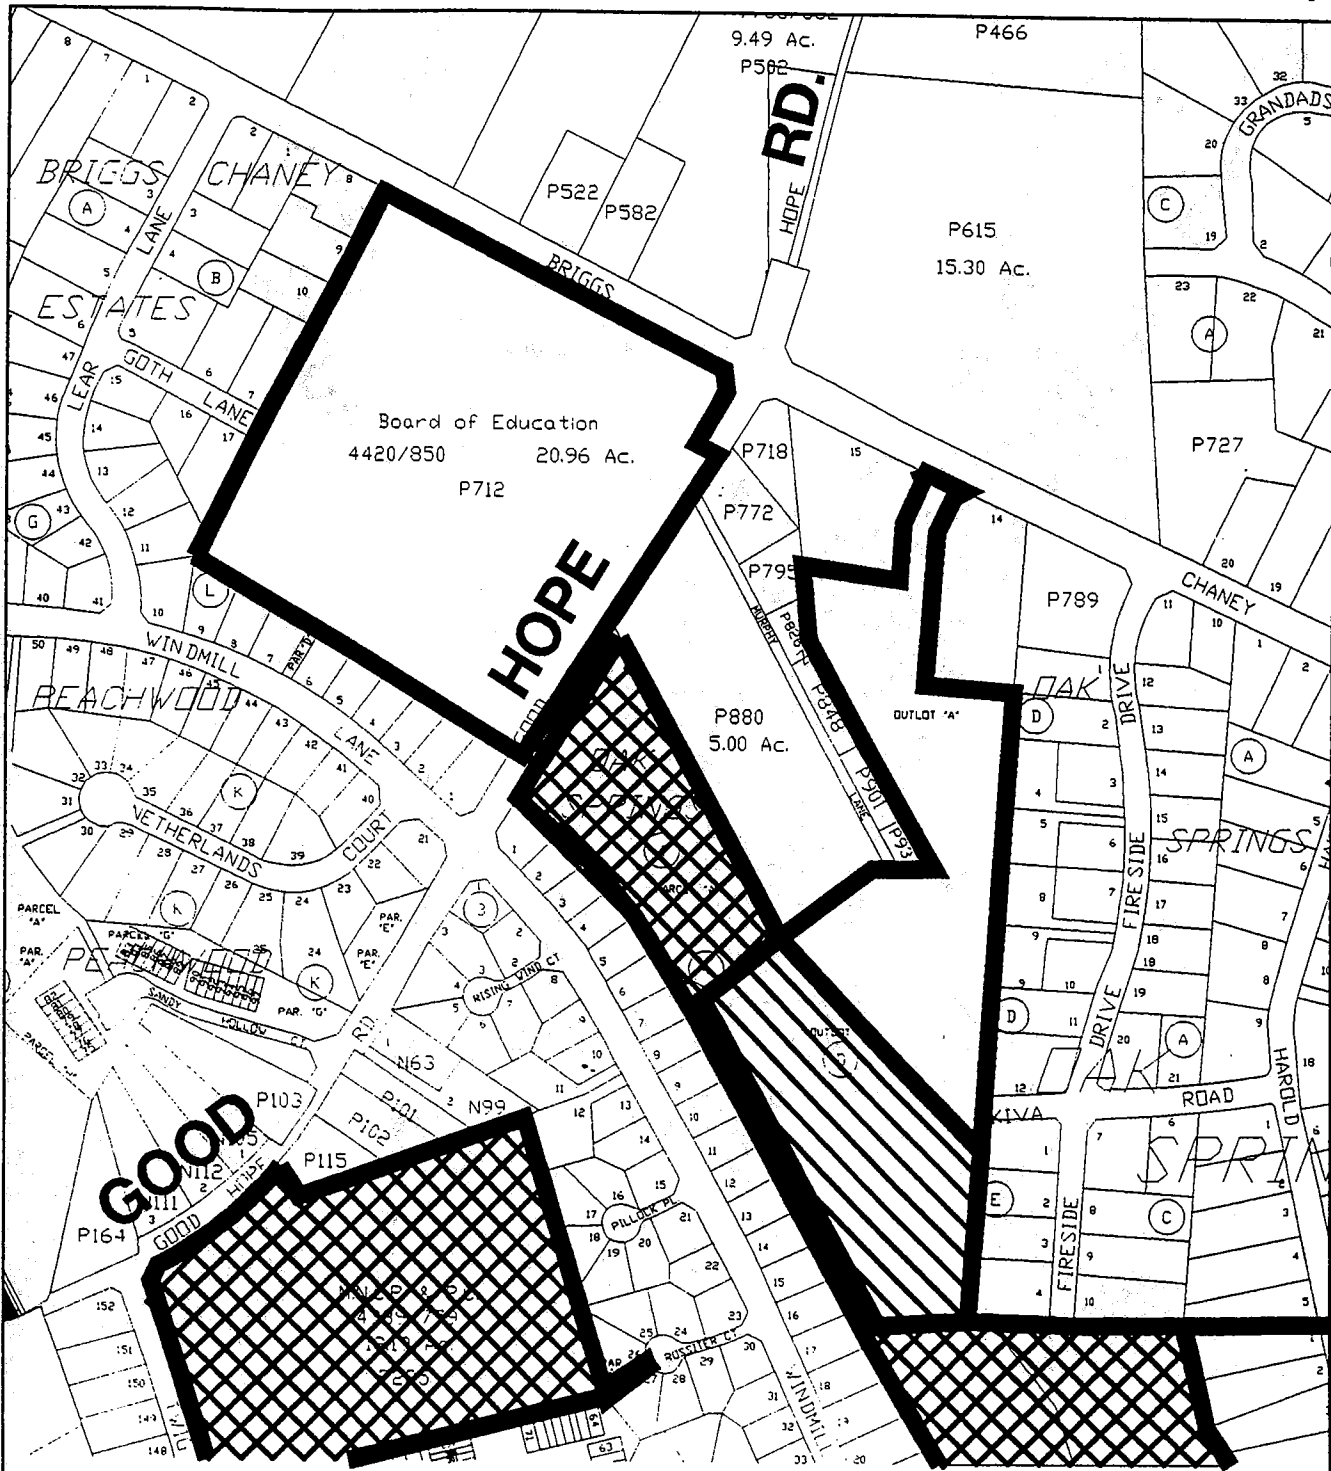

Not to Scale

Proposed Expanded Park Acquisition in the Upper Paint Branch Watershed

Good Hope Sub-Watershed

Proposed Park Acquisition 1995

Proposed Park Acquisition 1981

Existing Park

Not to Scale

Proposed Expanded Park Acquisition in the Upper Paint Branch Watershed

Upper Gum Springs Sub-Watershed

-  Proposed Park Acquisition 1995
-  Proposed Park Acquisition 1981
-  Existing Park

Not to Scale

Proposed Expanded Park Acquisition in the Upper Paint Branch Watershed

Upper Gum Springs Sub-Watershed